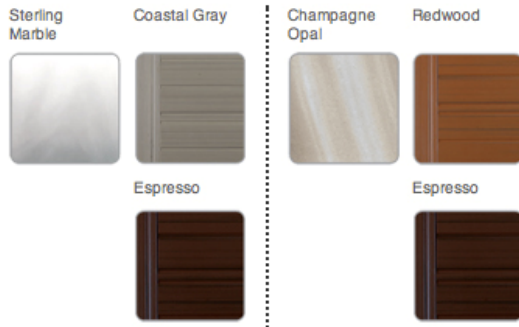

Choose from two Shell & EcoTech® Cabinet Colors

Reviews: