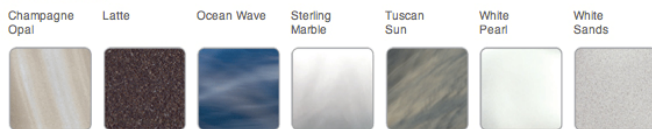

Paradise – Salina™

Caldera Salina 7-person hot tub

Specifications:

- 7'5" x 7'5" x 36"
- 2 2.0 HP Jet Pumps
- 40 Jets
- EnergyPro® Circulation Pump
- FROG® Water Care System
- Acquarella® Waterfall
- Optional Aquatic Melodies® Music System
- 12 Point Color LED Lighting
- G.F.C.I. Subpanel

Shell Colors

EcoTech® Cabinet Colors

Reviews: