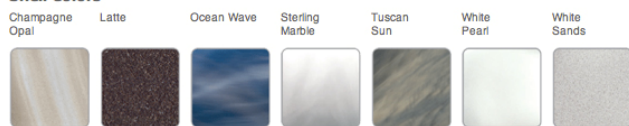

Shell Colors

EcoTech® Cabinet Colors

StoneScape

Reviews: